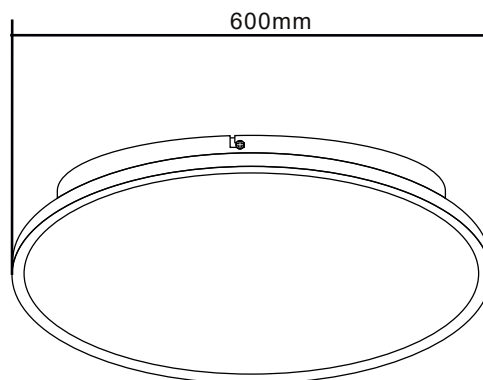

TECHNICAL DATA

TYPE

Professional LED for Indoor Lighting.

DIMENSION DRAW

Model:	Sun 60
Format:	Round
Location:	Interior
Wattage:	48W
Materials:	Plastic
Led Color:	3CCT :3000K / 4000K / 6500K
Product Dimension:	Φ600mm
IP Code:	20
Fixation:	Surface
CRI :	80
Lumen Output:	4500 LM
Frequency:	50/60 Hz
Beam Angle:	L°